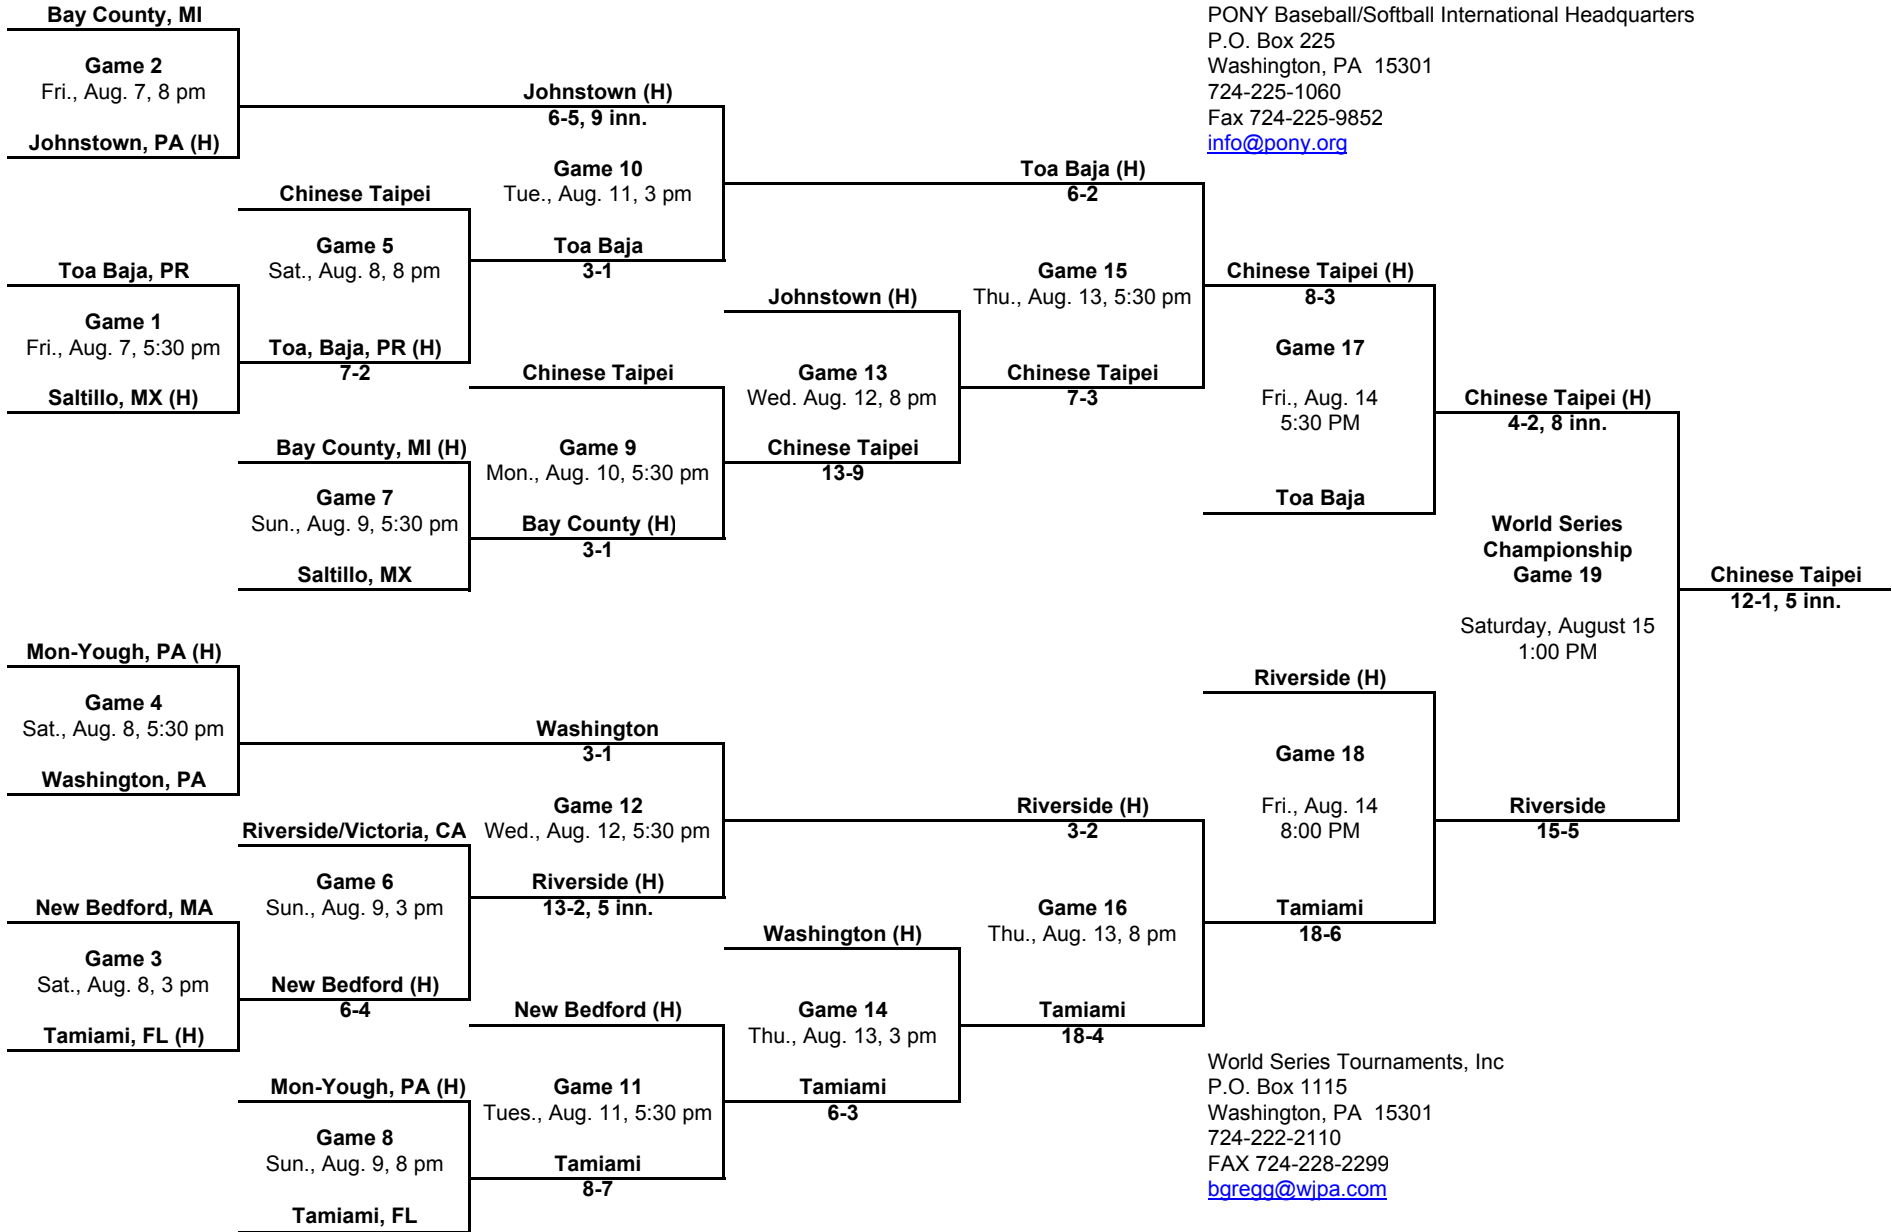

2009 PONY LEAGUE BASEBALL WORLD SERIES

LEW HAYS PONY FIELD, WASHINGTON PARK, WASHINGTON, PENNSYLVANIA

Tournament Director: Terry Faust, 1067 Allison Avenue, Washington PA 15301 (H) (724) 225-1891 (E) [t.f.aust@pony.org](mailto:t.f Faust@pony.org)

Tournament Chair: Bob Gregg, 98 S. Main St., Washington, PA 15301 (B) 724-222-2110 (F) 724-228-2299 (E) bgregg@wjpa.com

PONY Baseball/Softball International Headquarters
P.O. Box 225
Washington, PA 15301
724-225-1060
Fax 724-225-9852
info@pony.org

World Series Tournaments, Inc
P.O. Box 1115
Washington, PA 15301
724-222-2110
FAX 724-228-2299
bgregg@wjpa.com