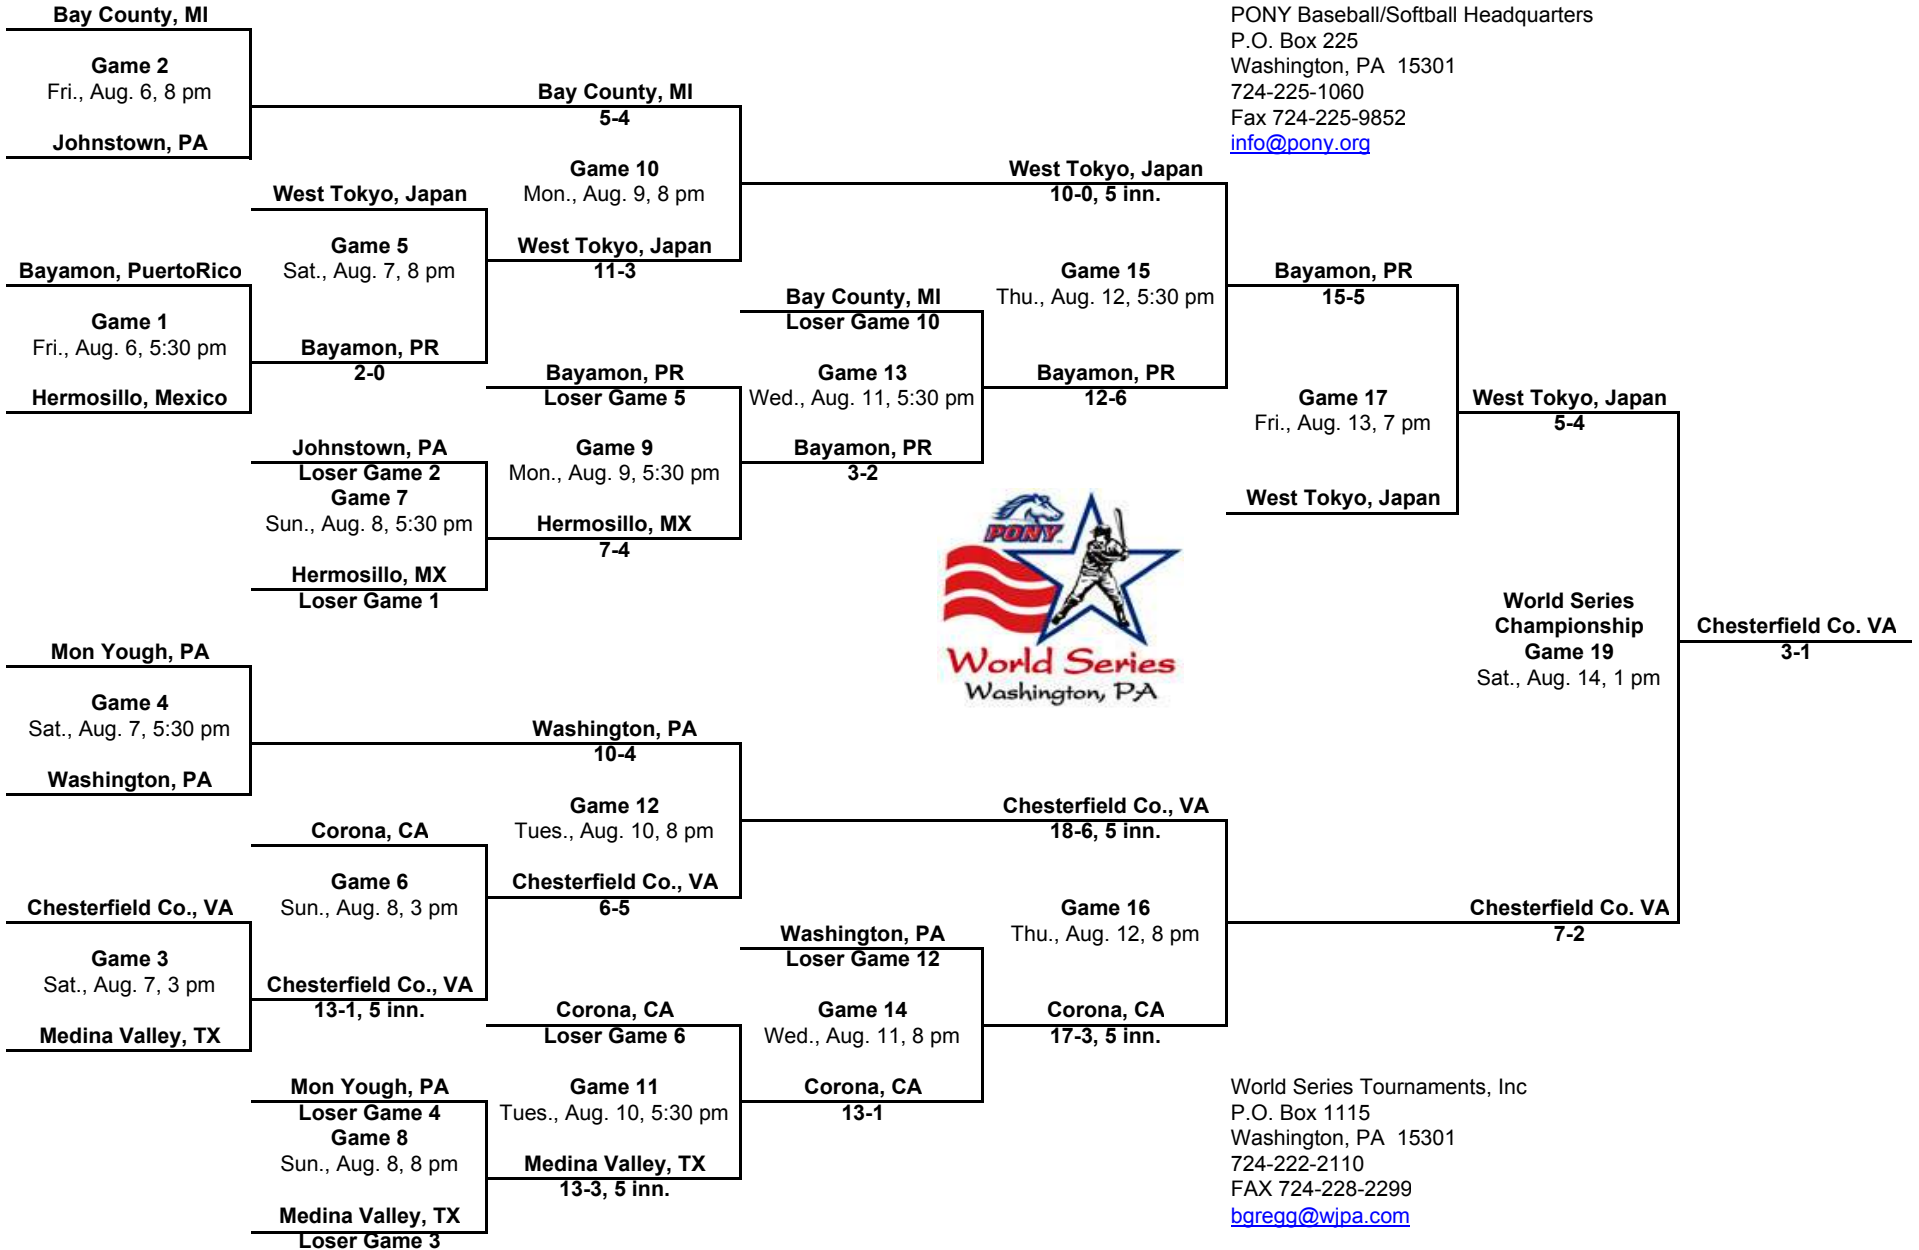

2010 PONY LEAGUE BASEBALL WORLD SERIES

LEW HAYS PONY FIELD, 154 Park Road No. 1, WASHINGTON PARK, WASHINGTON, PENNSYLVANIA, 15301

Tournament Director: Dick Whitt, 5410 Hiddenbrook Drive, McLeansville, NC 27301 (H) 336-375-3535 (F) 336-375-3535 (E) d.whitt@pony.org

Tournament Chair: Bob Gregg, 98 S. Main St., Washington, PA 15301 (B) 724-222-2110 (F) 724-228-2299 (E) bgregg@wjpa.com

PONY Baseball/Softball Headquarters
P.O. Box 225
Washington, PA 15301
724-225-1060
Fax 724-225-9852
info@pony.org

World Series Tournaments, Inc
P.O. Box 1115
Washington, PA 15301
724-222-2110
FAX 724-228-2299
bgregg@wjpa.com