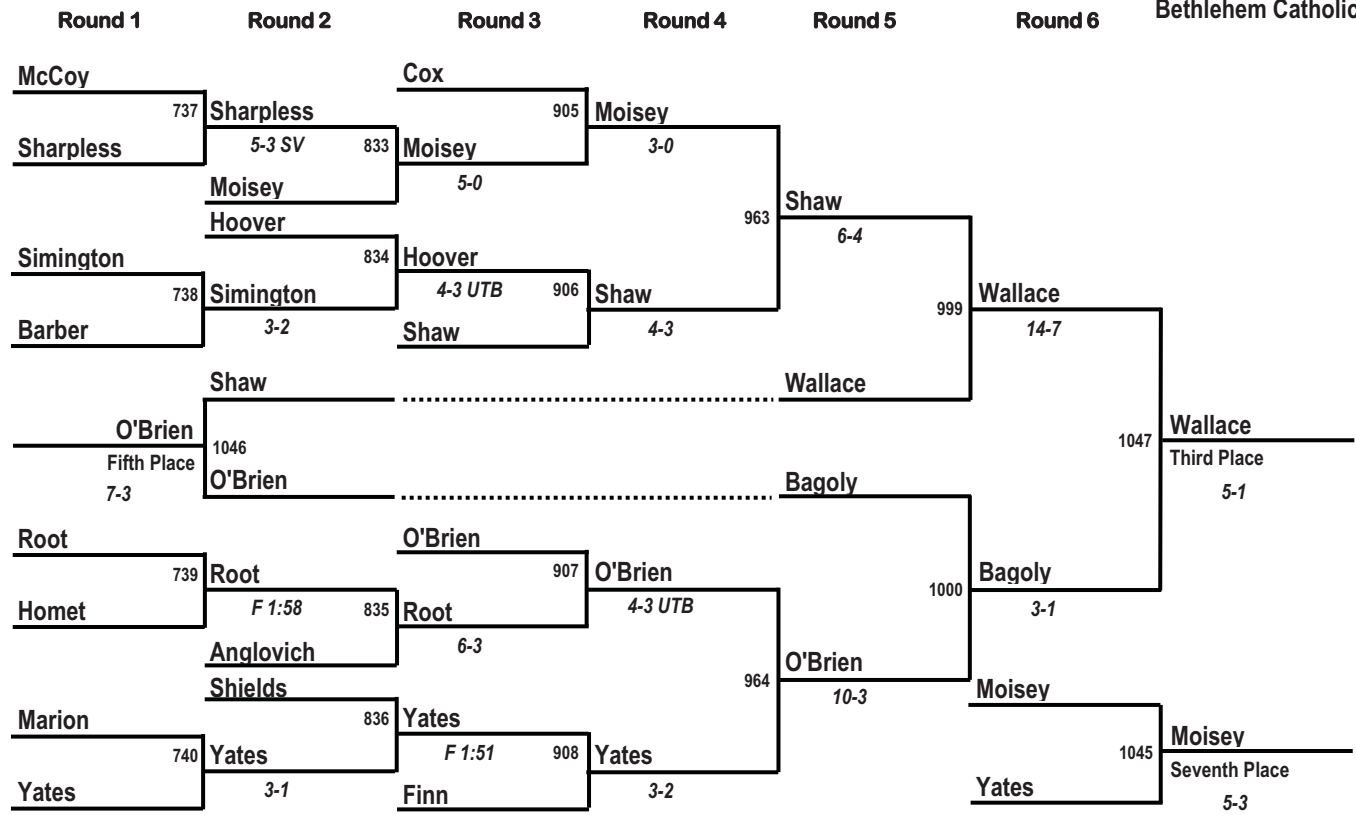

Quarterfinals

Semi-finals

Final

PIAA CHAMPIONSHIPS

2017 AAA

170 Lbs

2016 AAA 170 Lb Champion
Mike Labriola-11
Bethlehem Catholic-11

Preliminaries