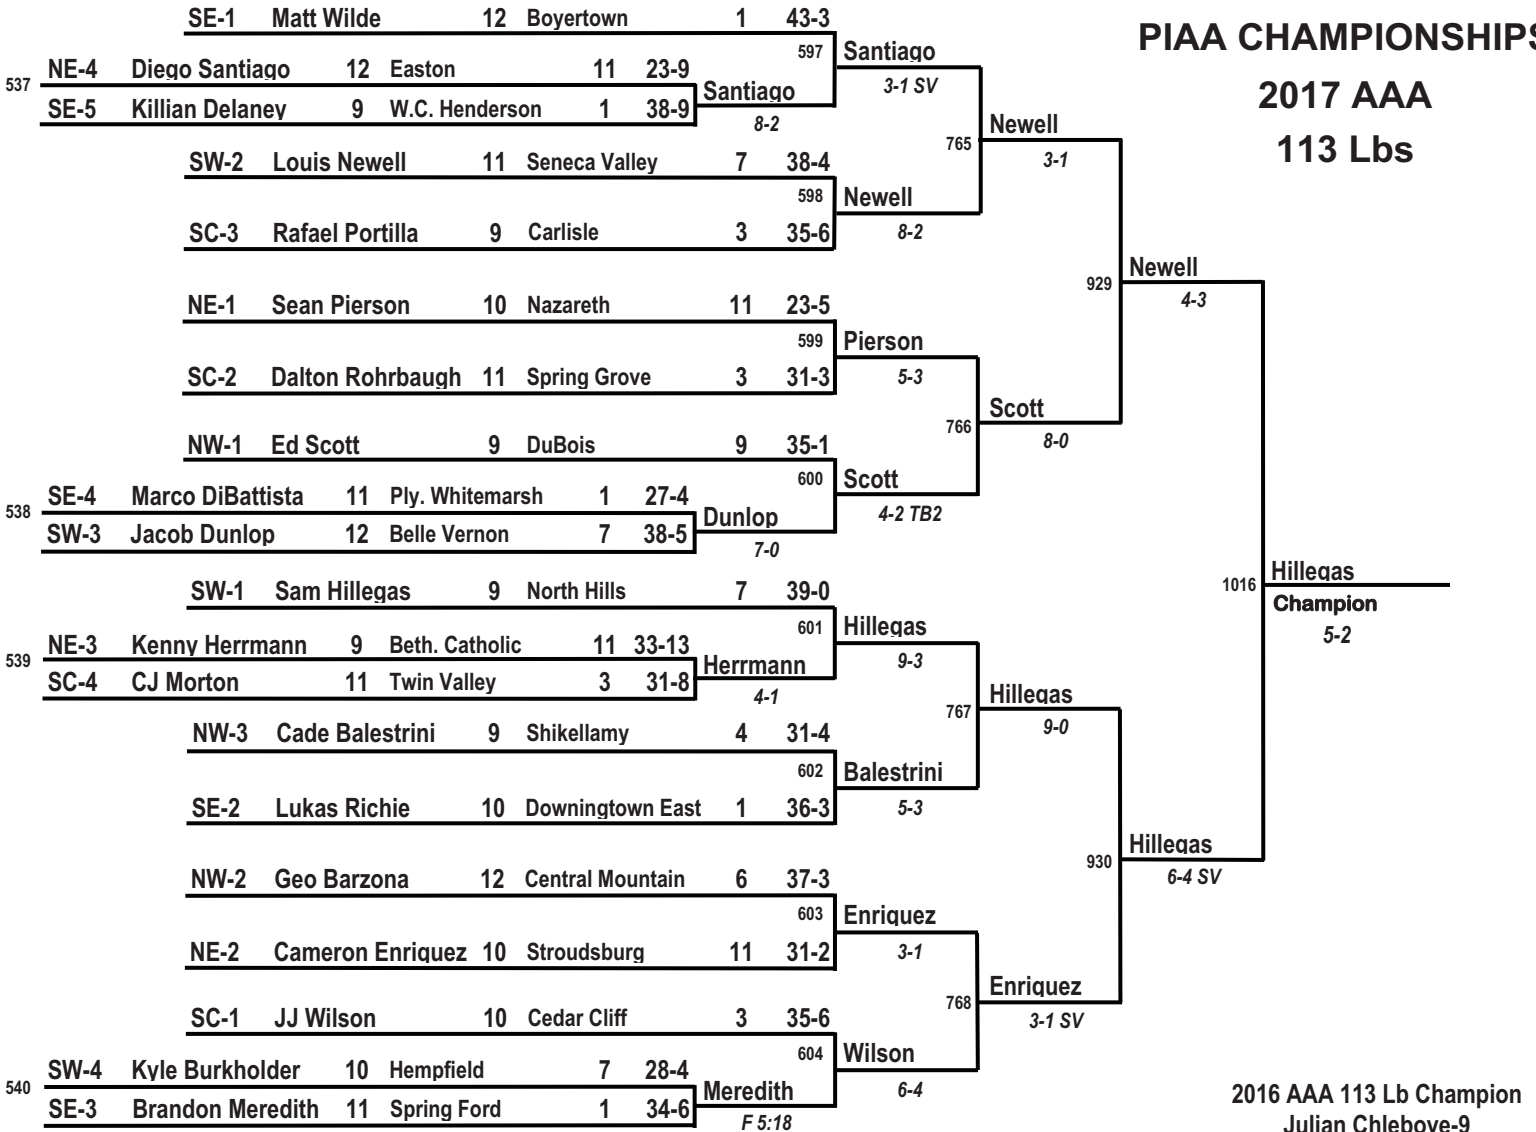

Preliminaries

First Round

Quarterfinals

Semi-finals

Final

PIAA CHAMPIONSHIPS
2017 AAA
113 Lbs