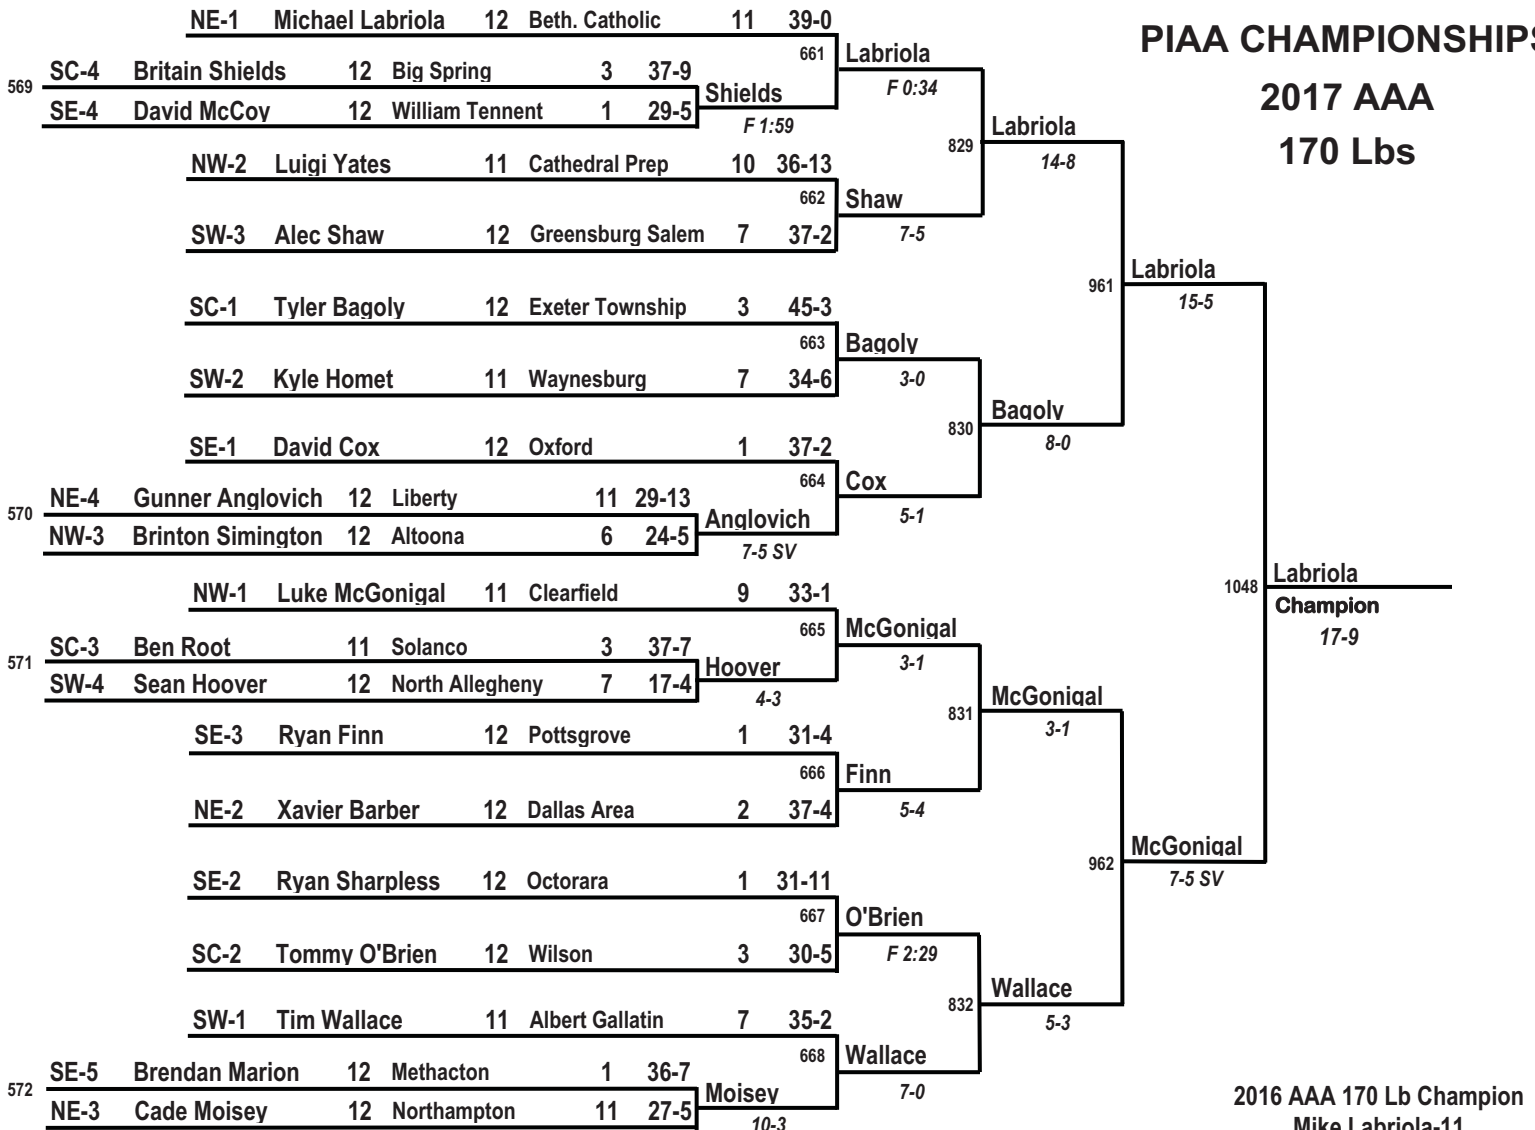

Quarterfinals

Semi-finals

Final

PIAA CHAMPIONSHIPS

2017 AAA

170 Lbs

2016 AAA 170 Lb Champion
Mike Labriola-11
Bethlehem Catholic-11

Preliminaries