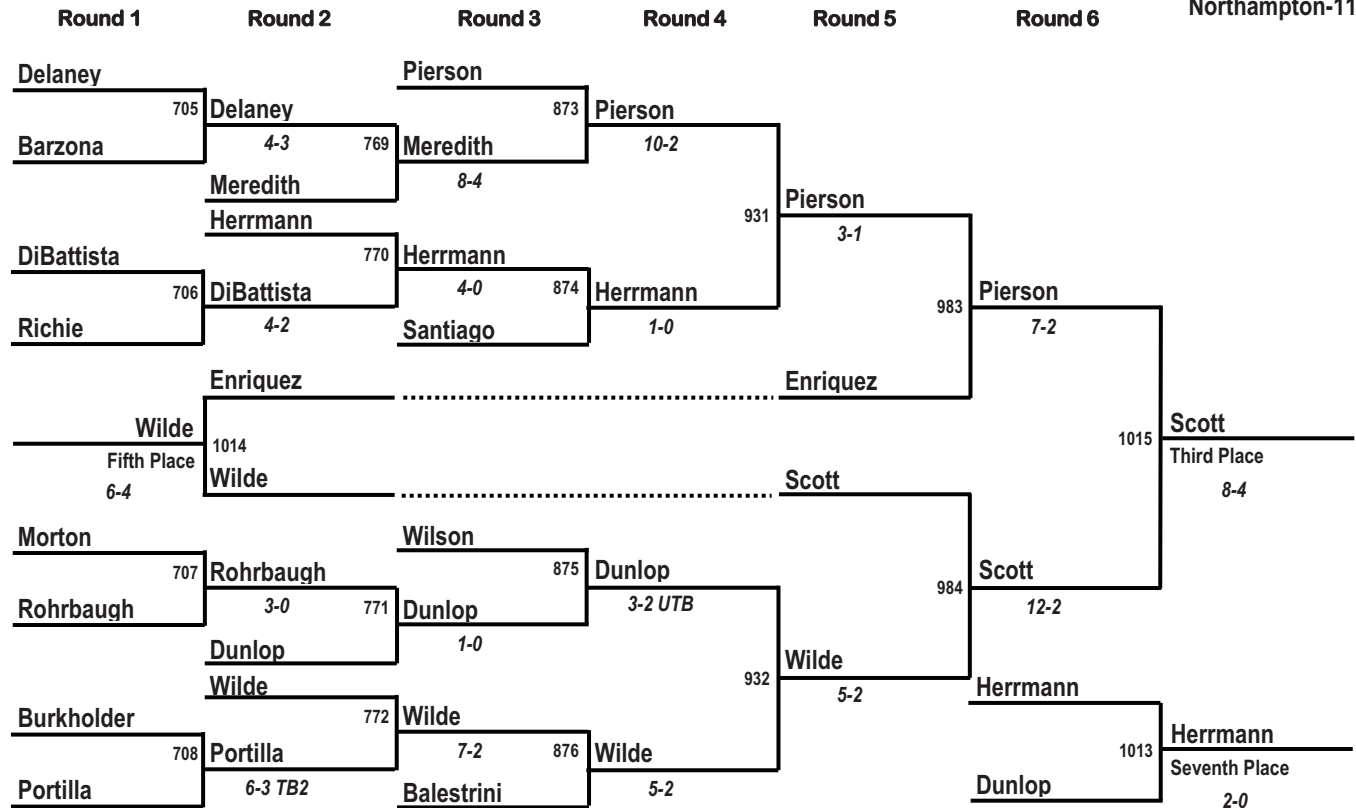

2016 AAA 113 Lb Champion
Julian Chlebove-9
Northampton-11