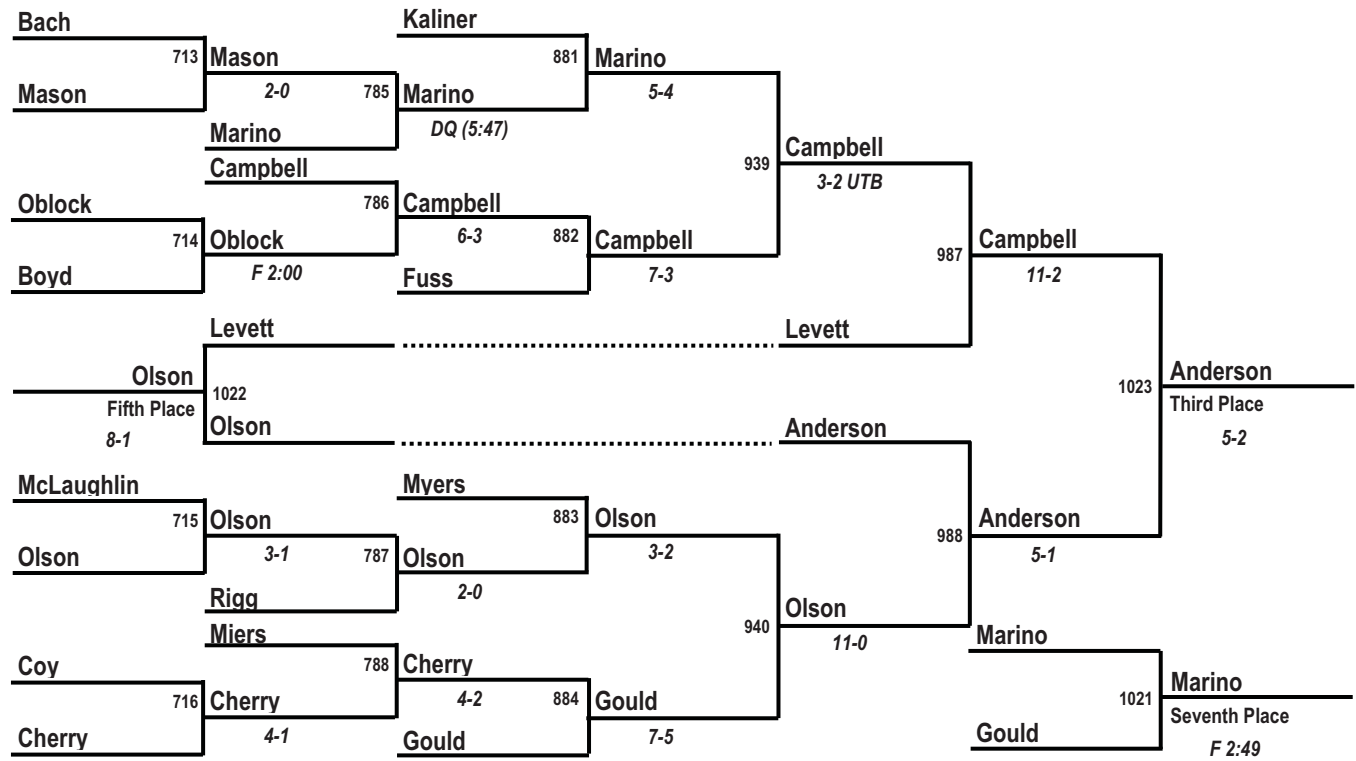

Preliminaries

First Round

Quarterfinals

Semi-finals

Final

PIAA CHAMPIONSHIPS

2017 AAA

126 Lbs