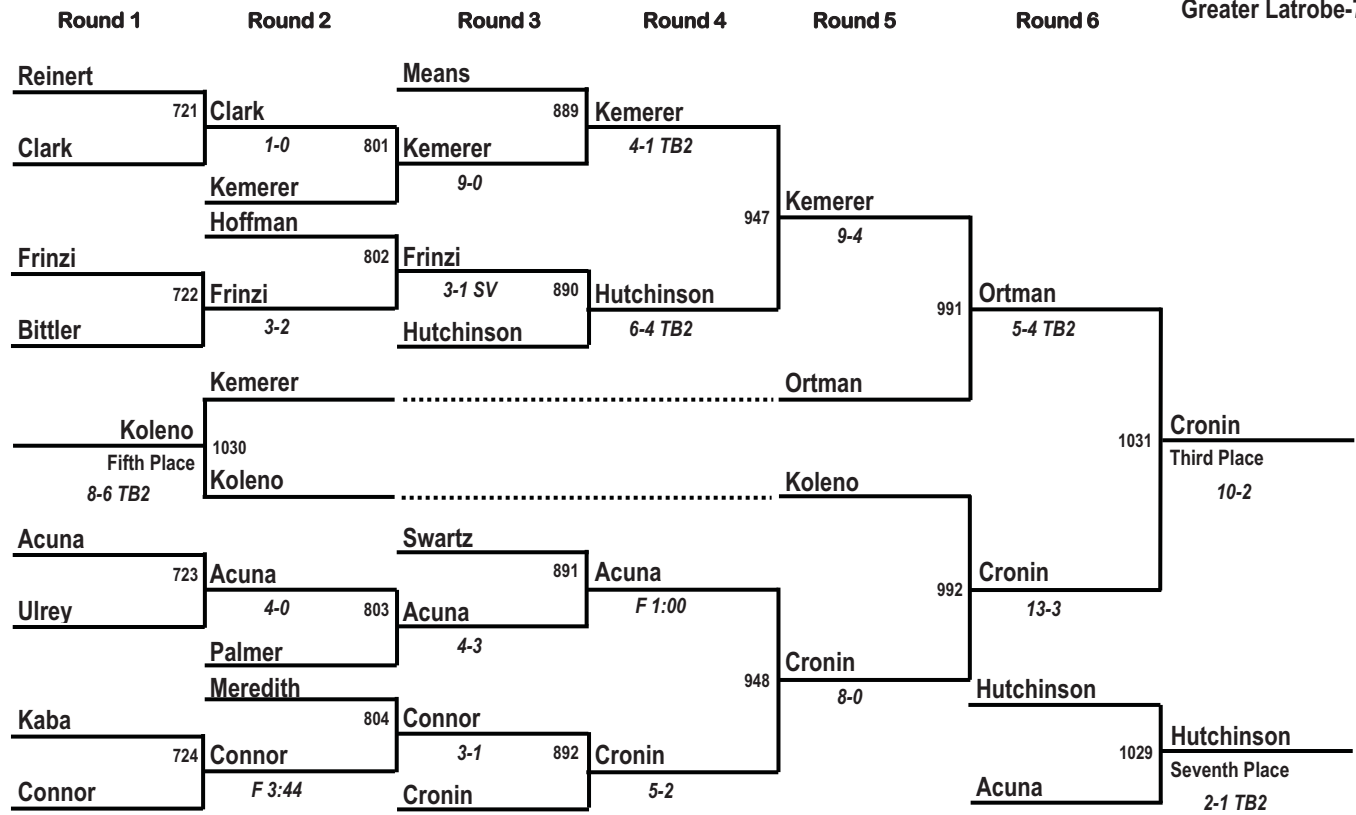

Final

PIAA CHAMPIONSHIPS

2017 AAA

138 Lbs

2016 AAA 138 Lb Champion
 Luke Pletcher-12
 Greater Latrobe-7

Preliminaries

First Round

Quarterfinals