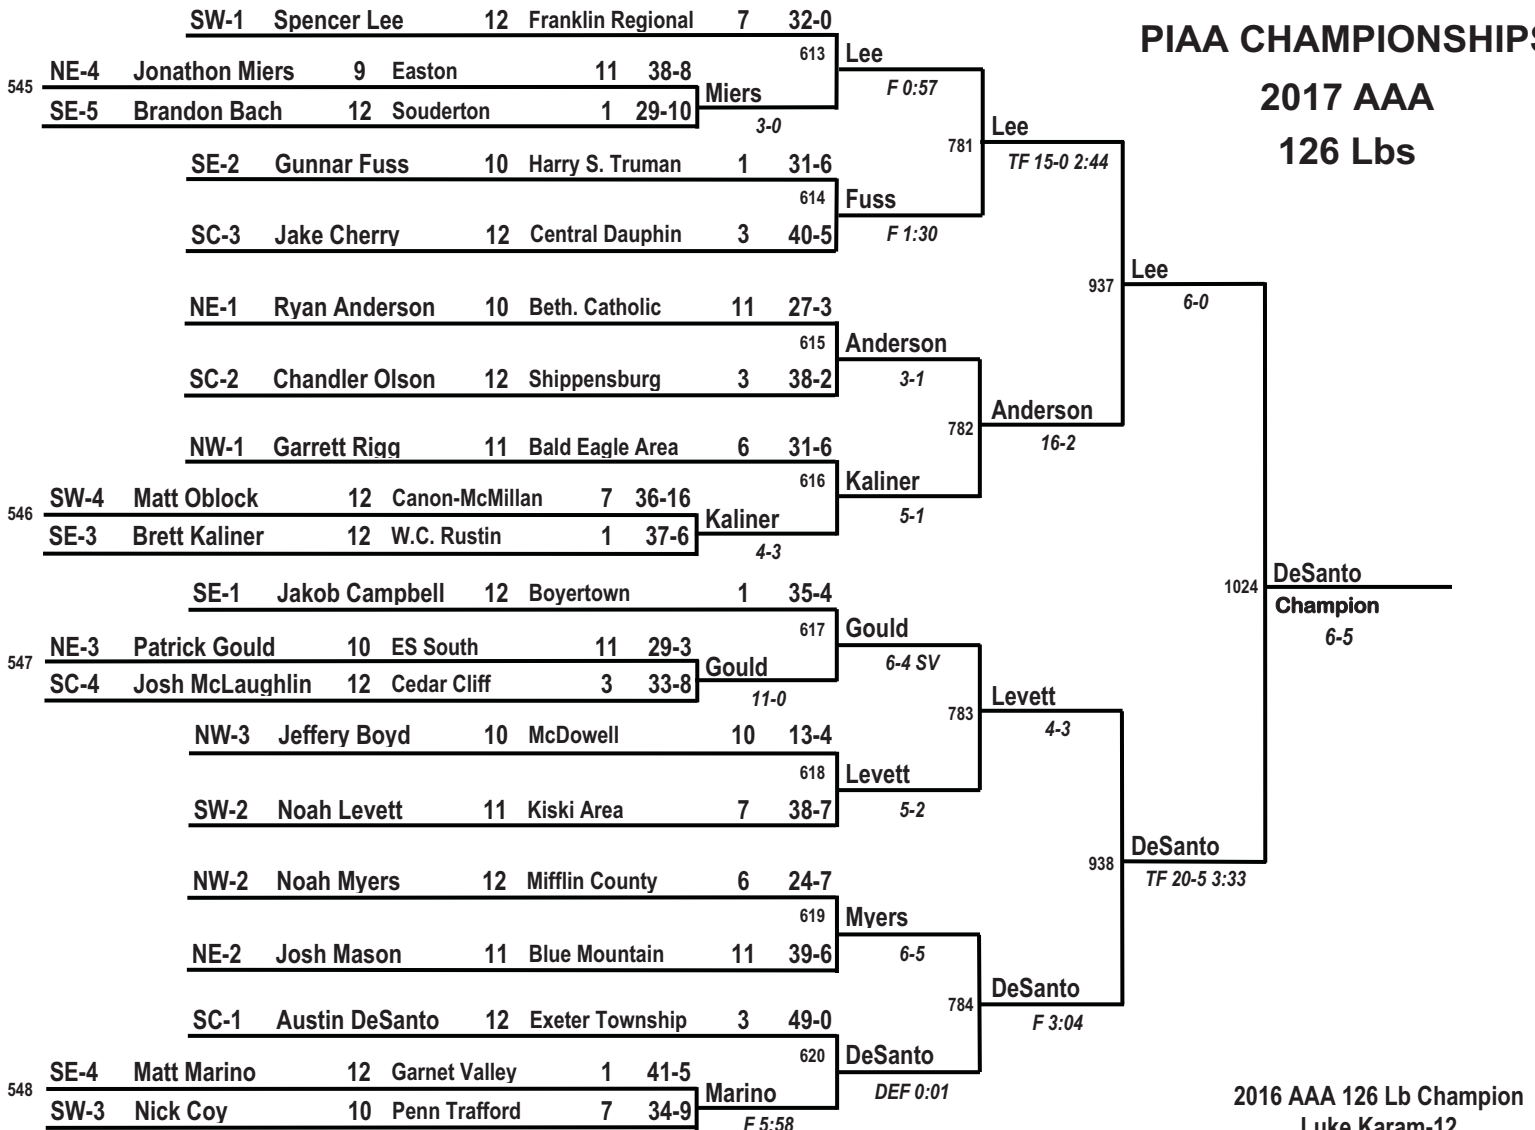

Preliminaries

First Round

Quarterfinals

Semi-finals

Final

PIAA CHAMPIONSHIPS

2017 AAA

126 Lbs