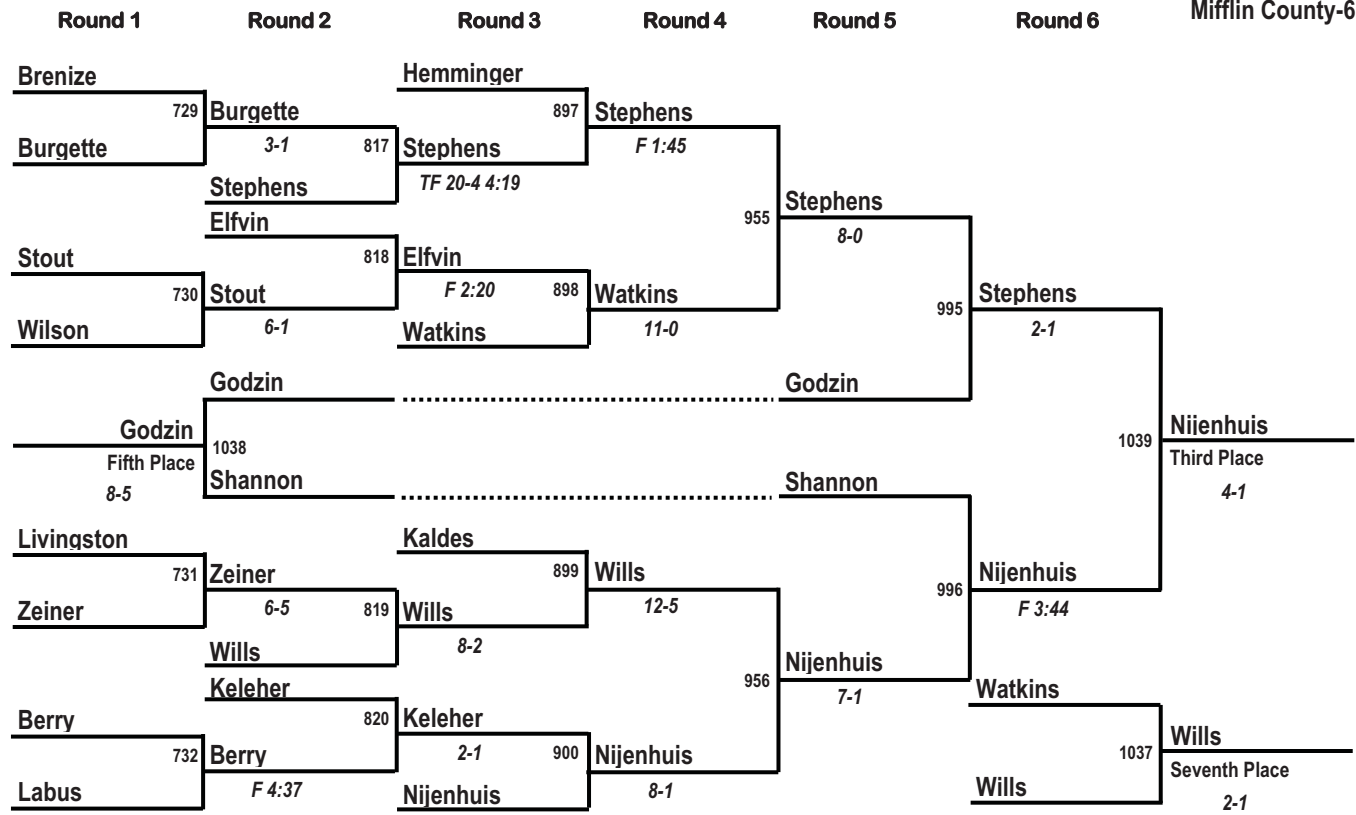

Semi-finals

Final

PIAA CHAMPIONSHIPS

2017 AAA

152 Lbs

2016 AAA 152 Lb Champion
Hayden Hidlay-12
Mifflin County-6

Preliminaries

First Round