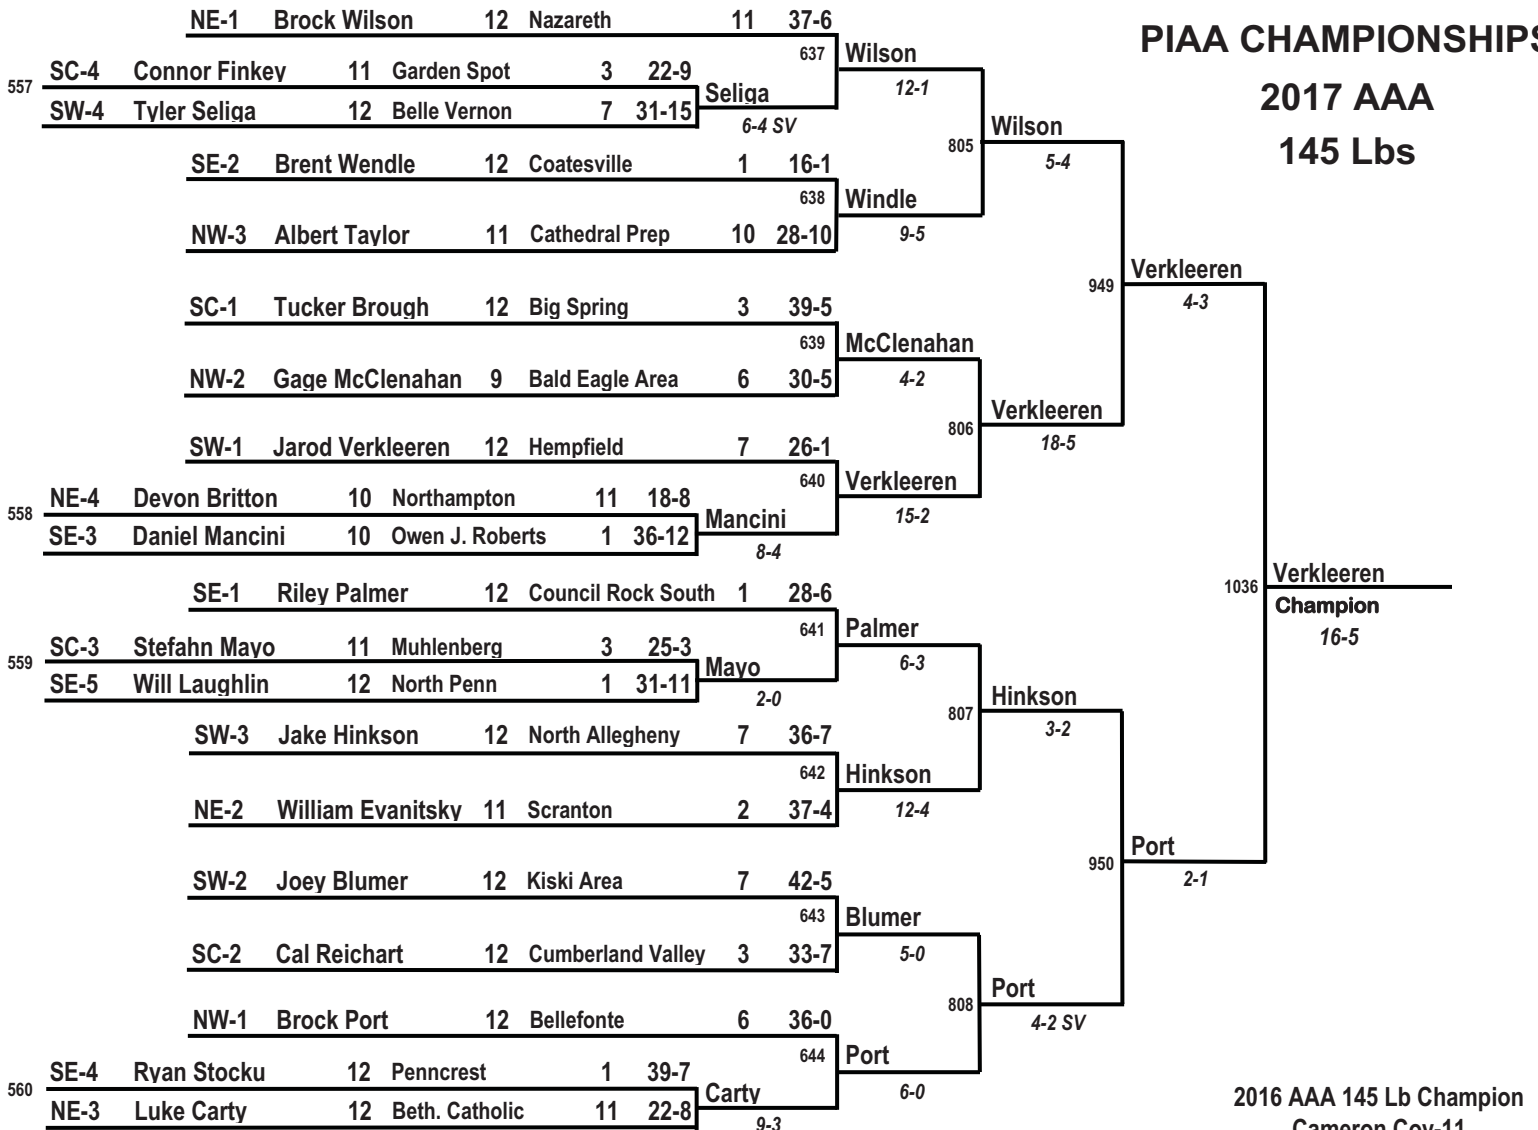

Preliminaries

First Round

Quarterfinals

Semi-finals

Final

PIAA CHAMPIONSHIPS

2017 AAA

145 Lbs