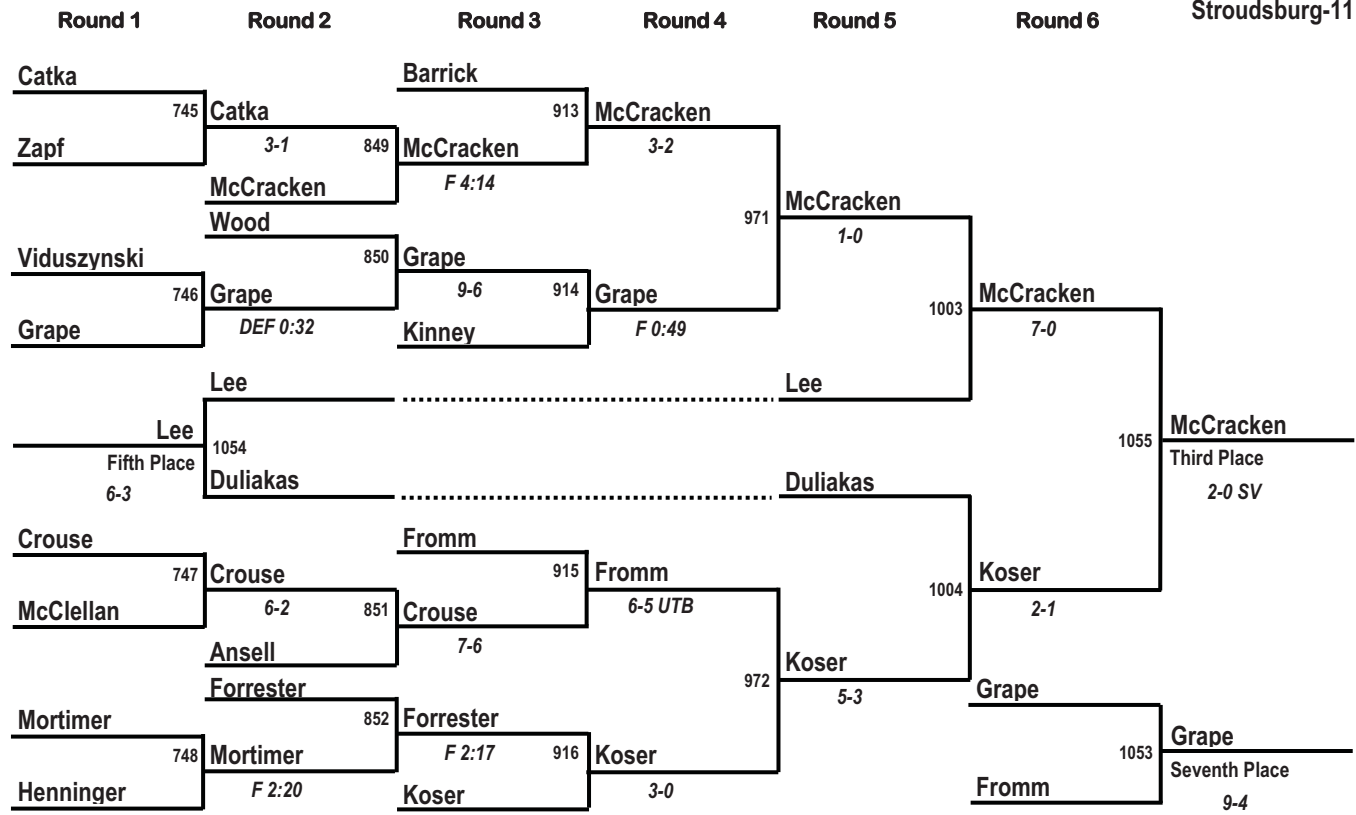

Preliminaries

First Round

Quarterfinals

Semi-finals

Final

PIAA CHAMPIONSHIPS 2017 AAA 195 Lbs