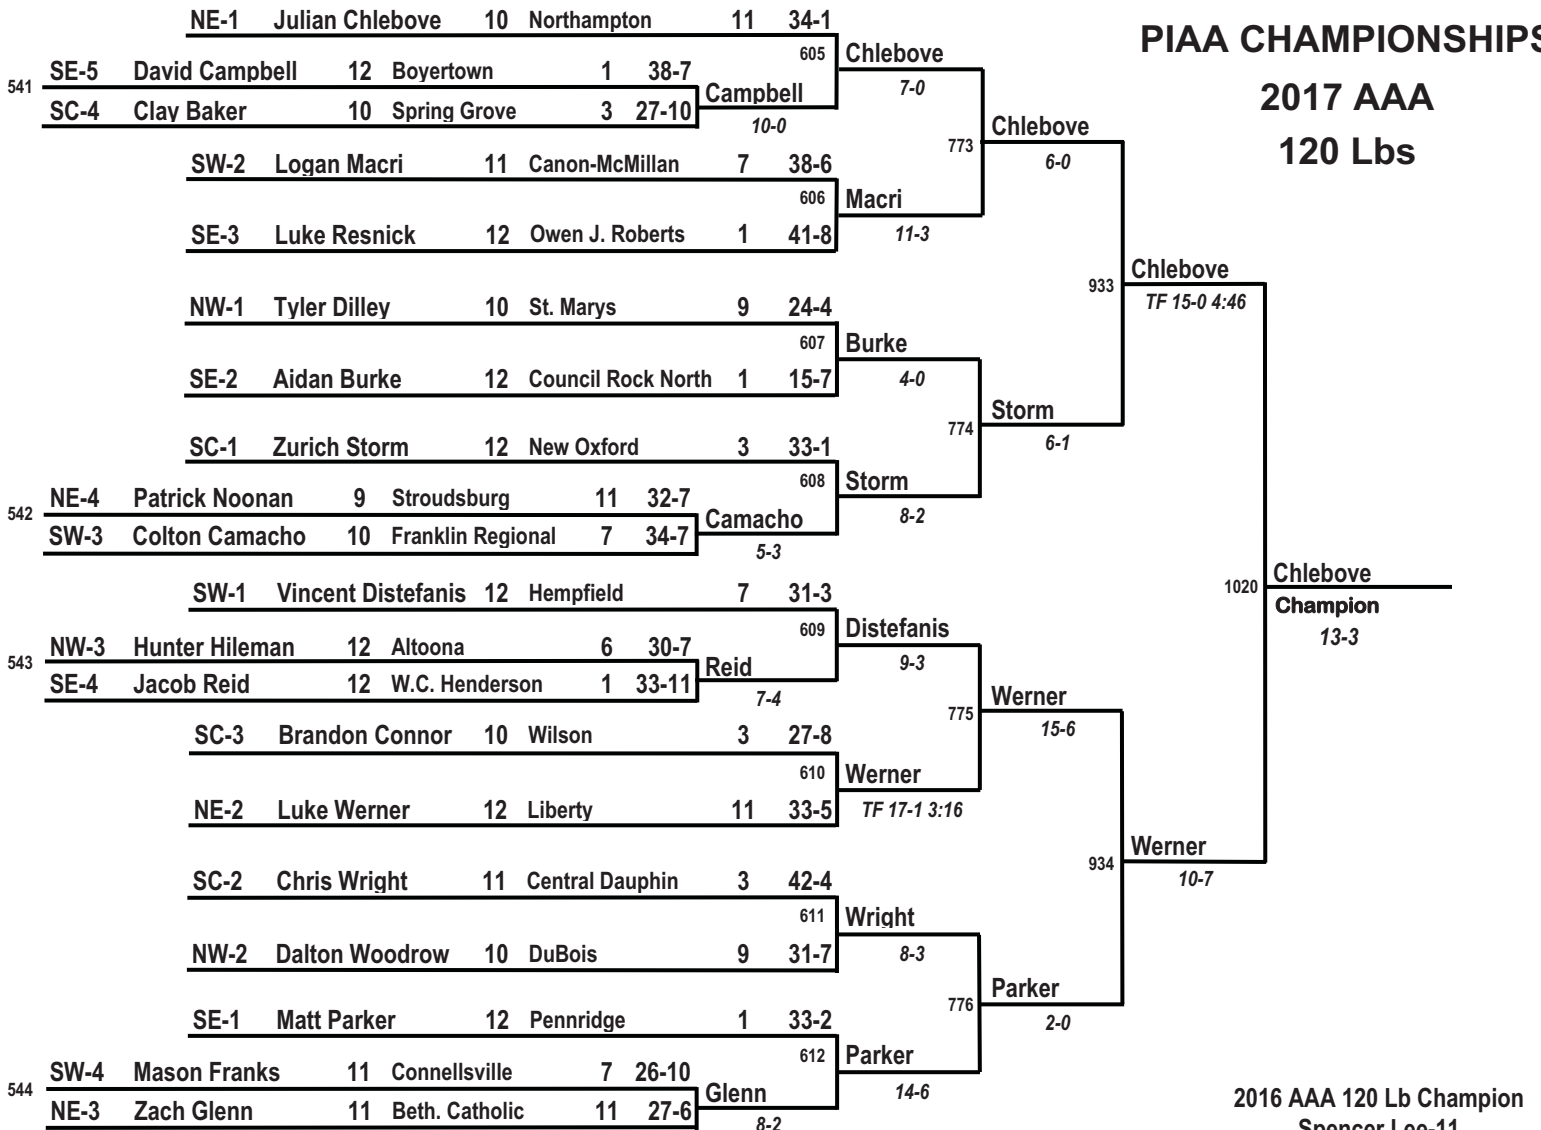

Round 1 Round 2 Round 3 Round 4 Round 5 Round 6

2016 AAA 120 Lb Champion
Spencer Lee-11
Franklin Regional-7

Parker
Third Place
4-3

Glenn
Seventh Place
1-0

Preliminaries

First Round

Quarterfinals

Semi-finals