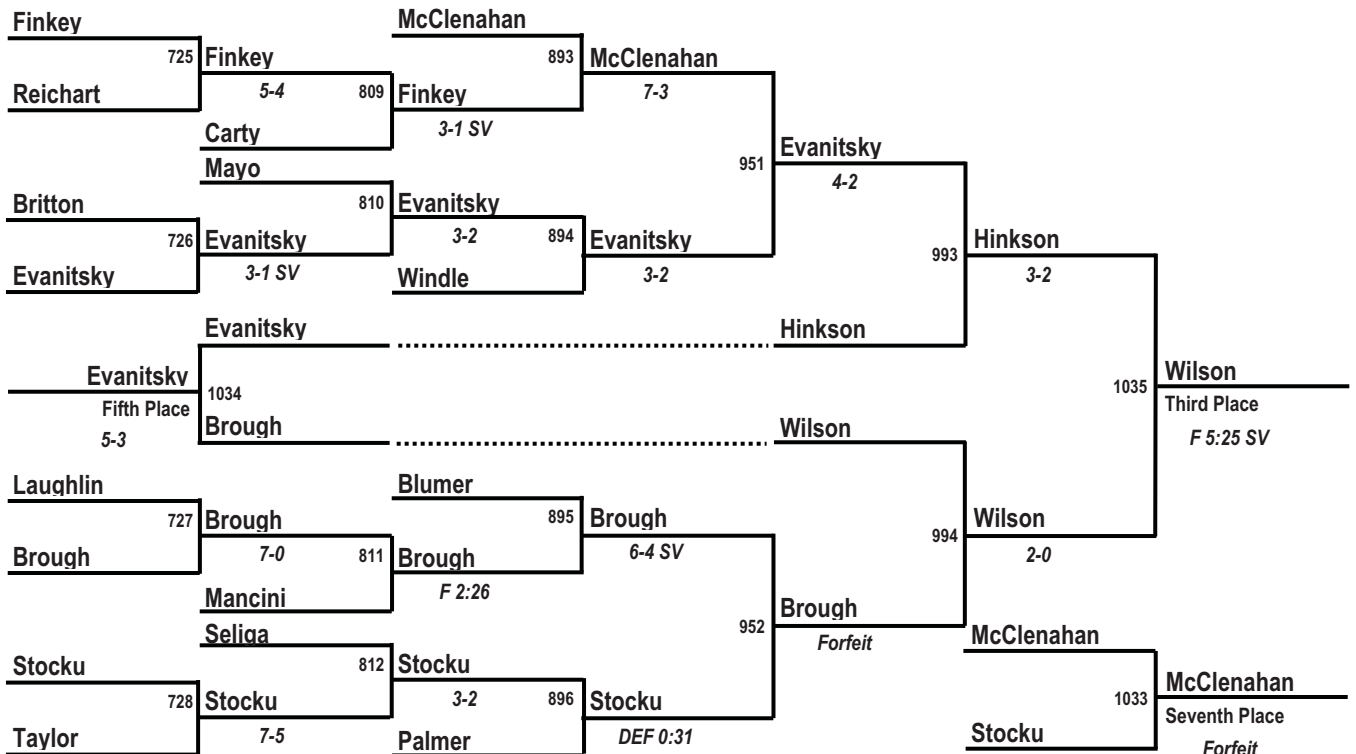

Preliminaries

First Round

Quarterfinals

Semi-finals

Final

PIAA CHAMPIONSHIPS

2017 AAA

145 Lbs