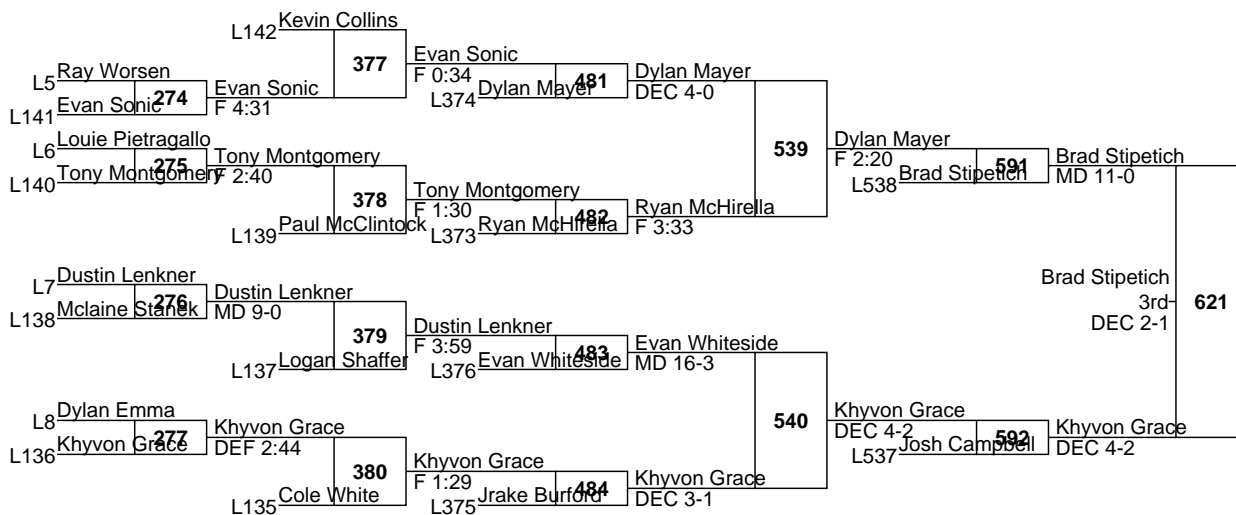

L591 Dylan Mayer vs Josh Campbell (MD 11-0)
L592 Josh Campbell vs MD 13-4 (DEC 4-2)

L539 Ryan McHirella vs Evan Whiteside (F 2:20)
L540 Evan Whiteside vs F 2:23 (DEC 4-2)