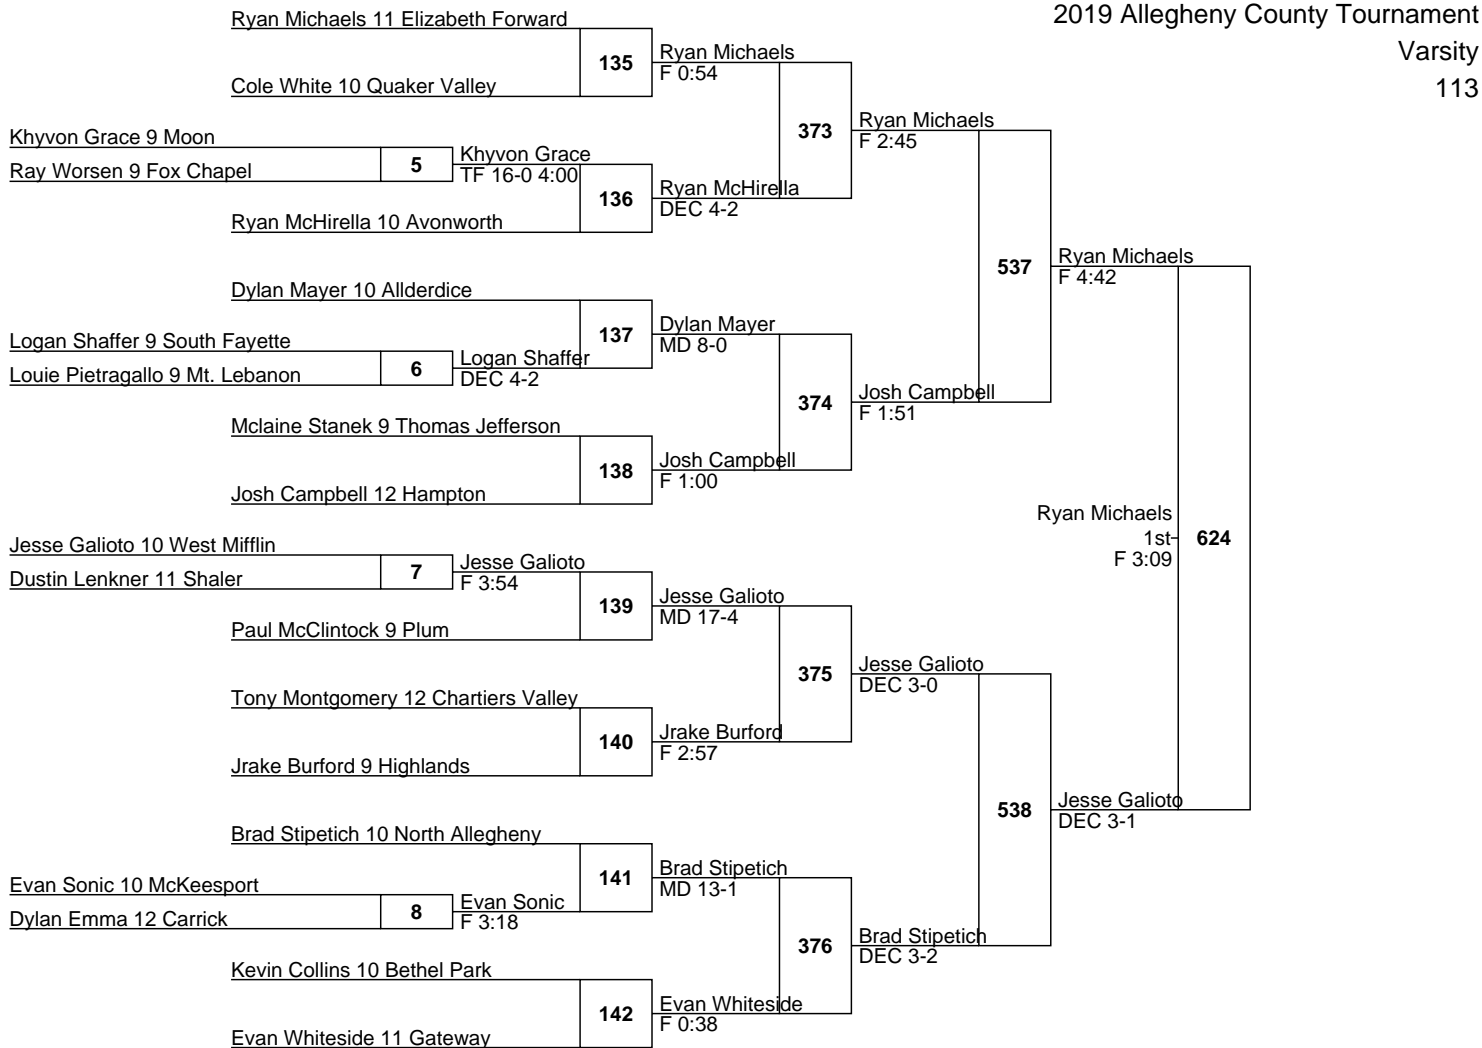

L591 Dylan Mayer vs Josh Campbell (MD 11-0)
L592 Josh Campbell vs MD 13-4 (DEC 4-2)

L539 Ryan McHirella vs Evan Whiteside (F 2:20)
L540 Evan Whiteside vs F 2:23 (DEC 4-2)