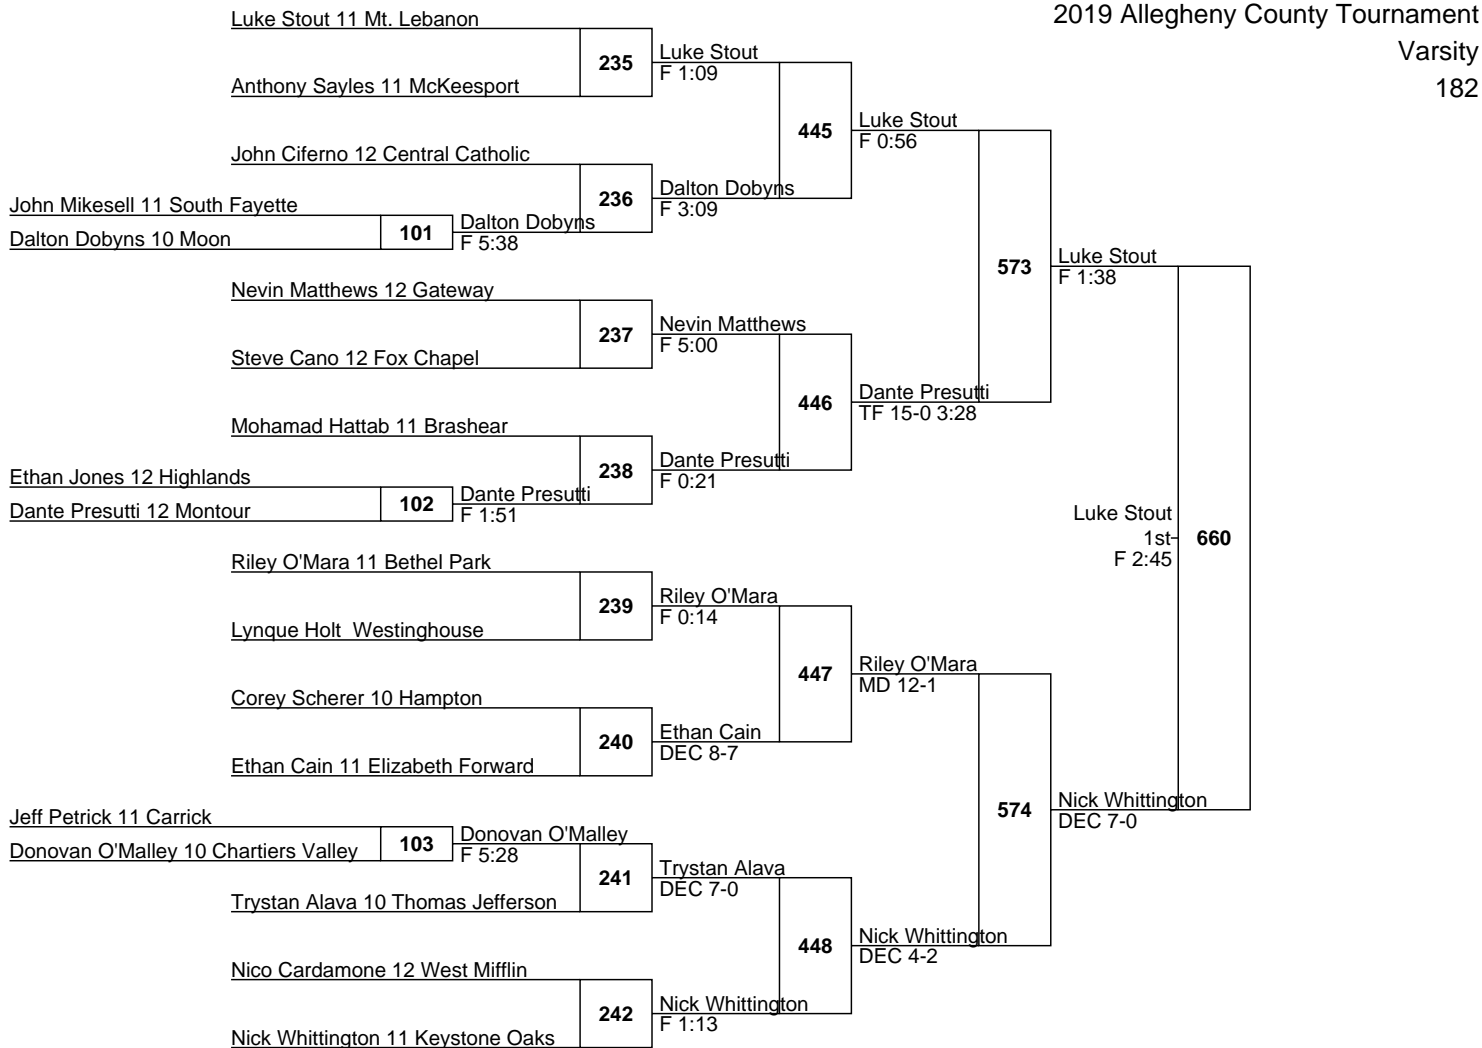

572 Jake Robertshaw DEC 5-0

L609 Corey Scherer (F 0:31) vs. Trystan Alava (MD 9-1) (658)

L610 Trystan Alava (F 1:30) vs. Trystan Alava (MD 9-1)

L575 Nico Cardamone (F 4:59) vs. Ethan Cain (F 4:16) (659)

L576 Ethan Cain (DEC 2-1) vs. Ethan Cain (F 4:16)