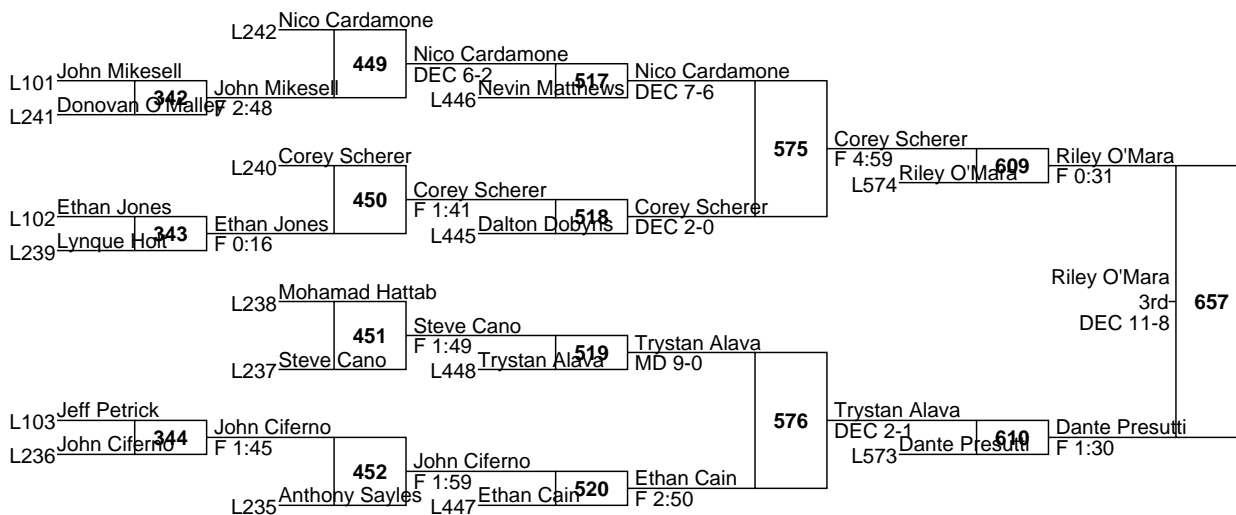

572 Jake Robertshaw DEC 5-0

L609 Corey Scherer (F 0:31) vs. Trystan Alava (MD 9-1) (658)

L610 Trystan Alava (F 1:30) vs. Trystan Alava (MD 9-1)

L575 Nico Cardamone (F 4:59) vs. Ethan Cain (F 4:16) (659)

L576 Ethan Cain (DEC 2-1) vs. Ethan Cain (F 4:16)